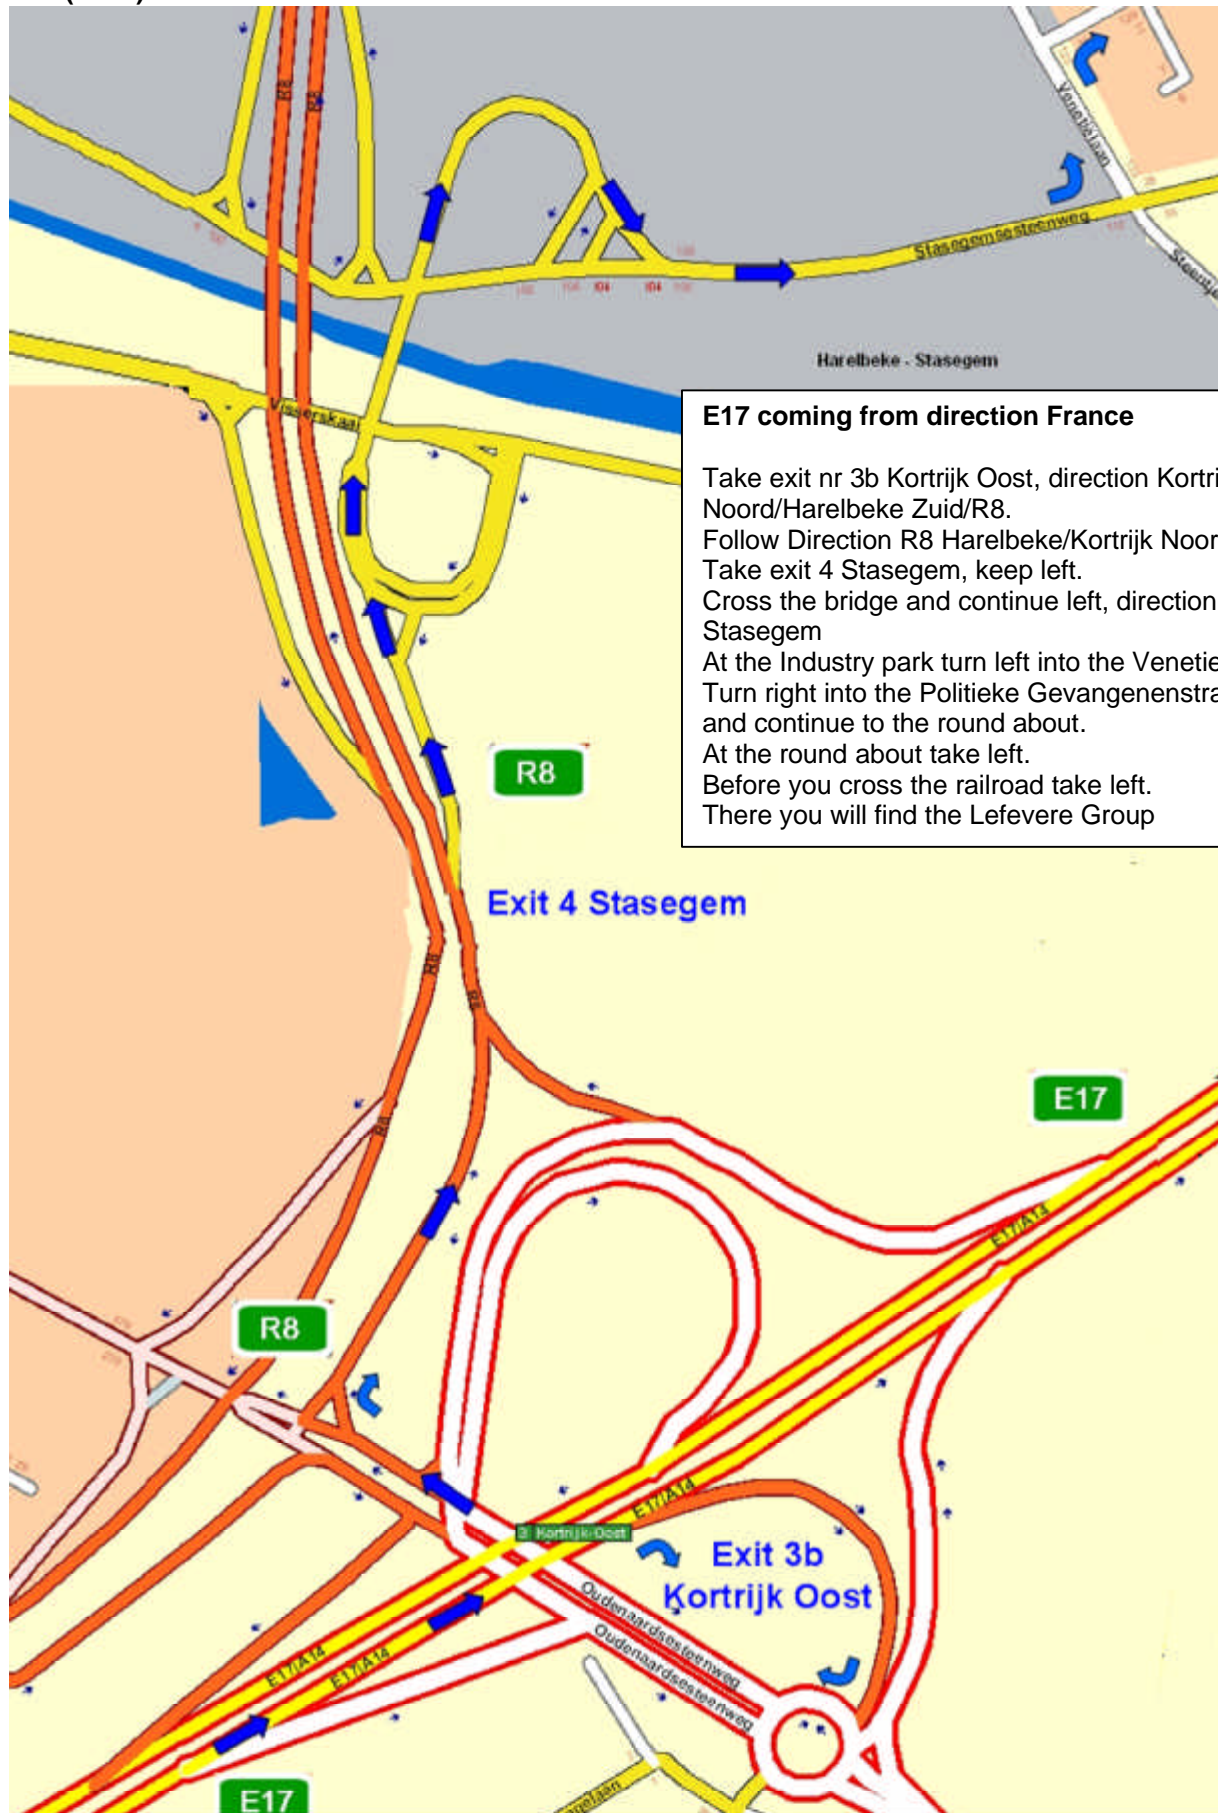

E17 (E403) from France

**E17 coming from direction France**

Take exit nr 3b Kortrijk Oost, direction Kortrijk Noord/Harelbeke Zuid/R8.  
Follow Direction R8 Harelbeke/Kortrijk Noord.  
Take exit 4 Stasegem, keep left.  
Cross the bridge and continue left, direction Stasegem  
At the Industry park turn left into the Venetielaan.  
Turn right into the Politieke Gevangenenstraat and continue to the round about.  
At the round about take left.  
Before you cross the railroad take left.  
There you will find the Lefevere Group

## E17 From Gent

**Coming from direction Brussels, Antwerp, Gent**

Follow Highway Gent-Kortrijk (E17). Take exit 4 Deerlijk/Harelbeke/Vichte. Follow direction Harelbeke. Turn left at the third traffic lights, direction Stasegem. Turn left again at the round about. When you cross the railroad, you turn right immediately. There you will find the Lefevere Group