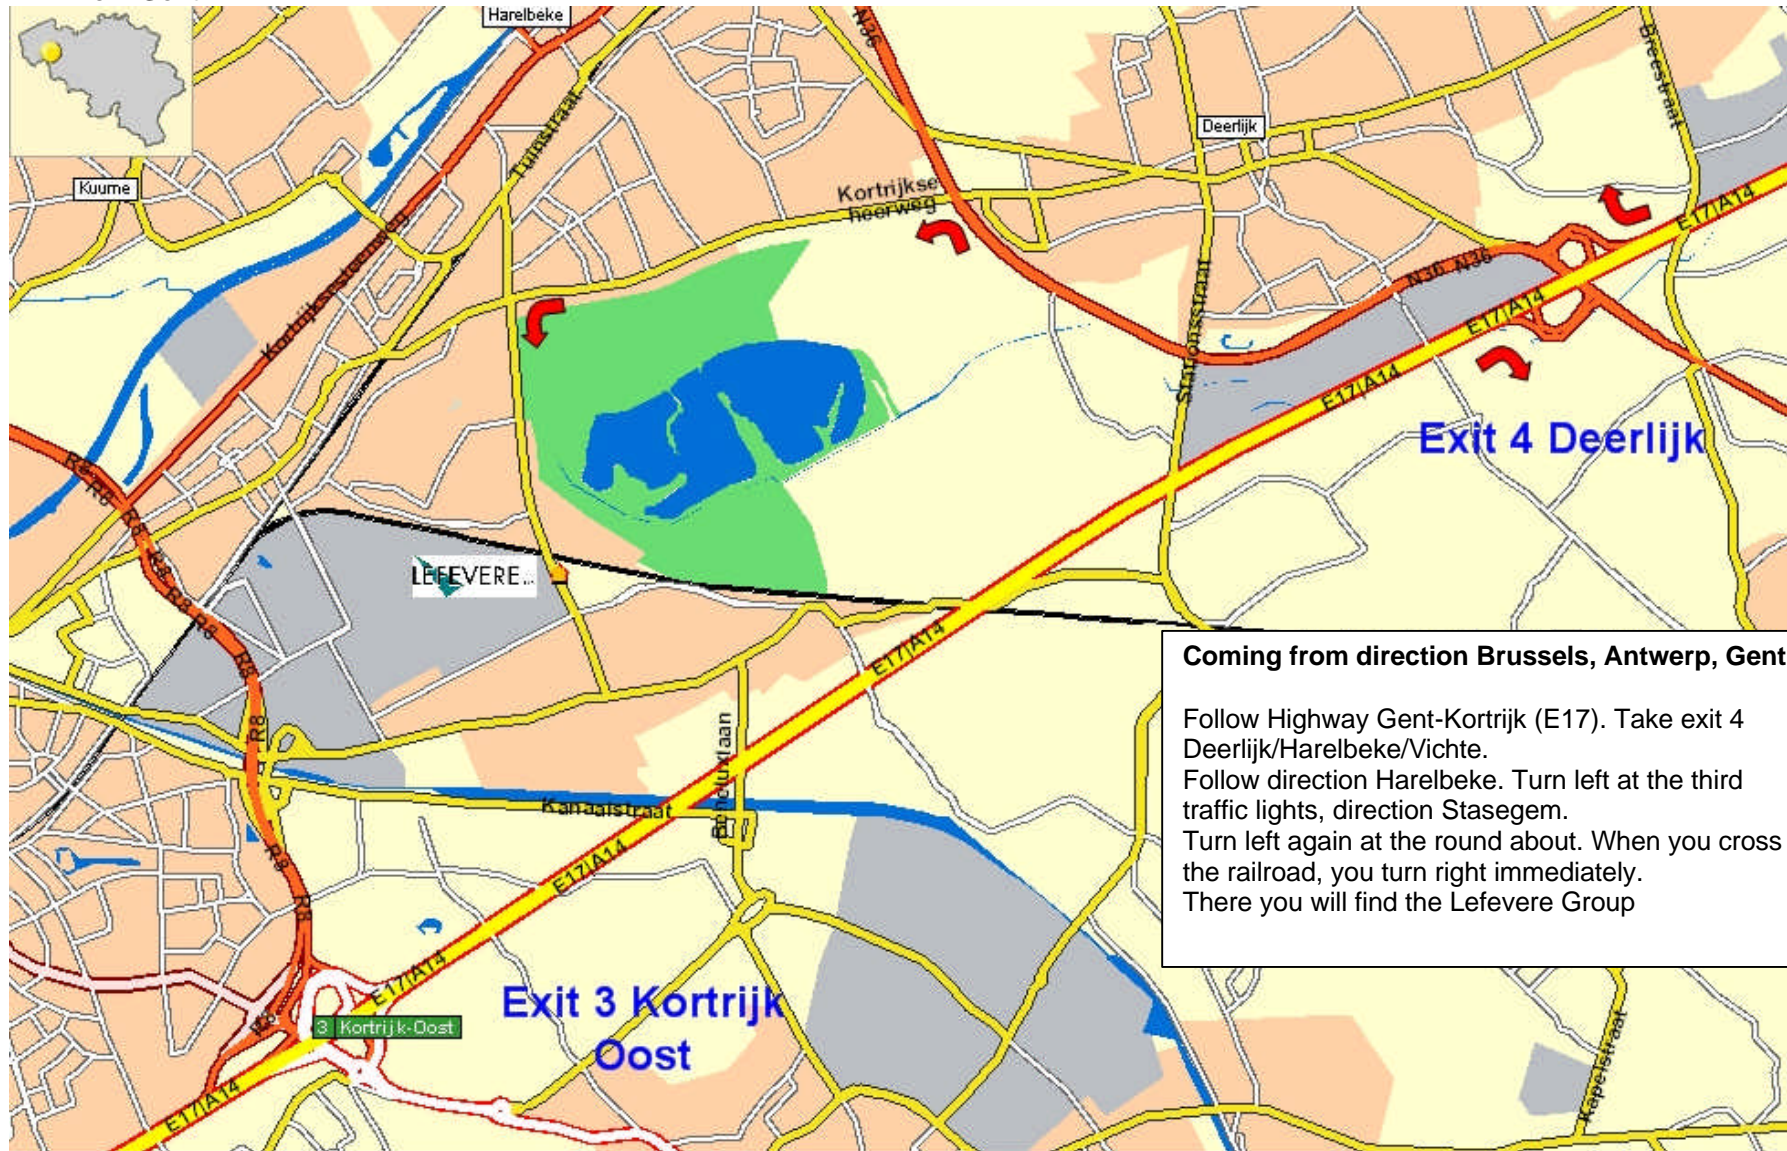

E17 (E403) from France

**E17 coming from direction France**

Take exit nr 3b Kortrijk Oost, direction Kortrijk Noord/Harelbeke Zuid/R8.  
Follow Direction R8 Harelbeke/Kortrijk Noord.  
Take exit 4 Stasegem, keep left.  
Cross the bridge and continue left, direction Stasegem  
At the Industry park turn left into the Venetielaan.  
Turn right into the Politieke Gevangenenstraat and continue to the round about.  
At the round about take left.  
Before you cross the railroad take left.  
There you will find the Lefevere Group

## E17 From Gent

**Coming from direction Brussels, Antwerp, Gent**

Follow Highway Gent-Kortrijk (E17). Take exit 4 Deerlijk/Harelbeke/Vichte. Follow direction Harelbeke. Turn left at the third traffic lights, direction Stasegem. Turn left again at the round about. When you cross the railroad, you turn right immediately. There you will find the Lefevere Group